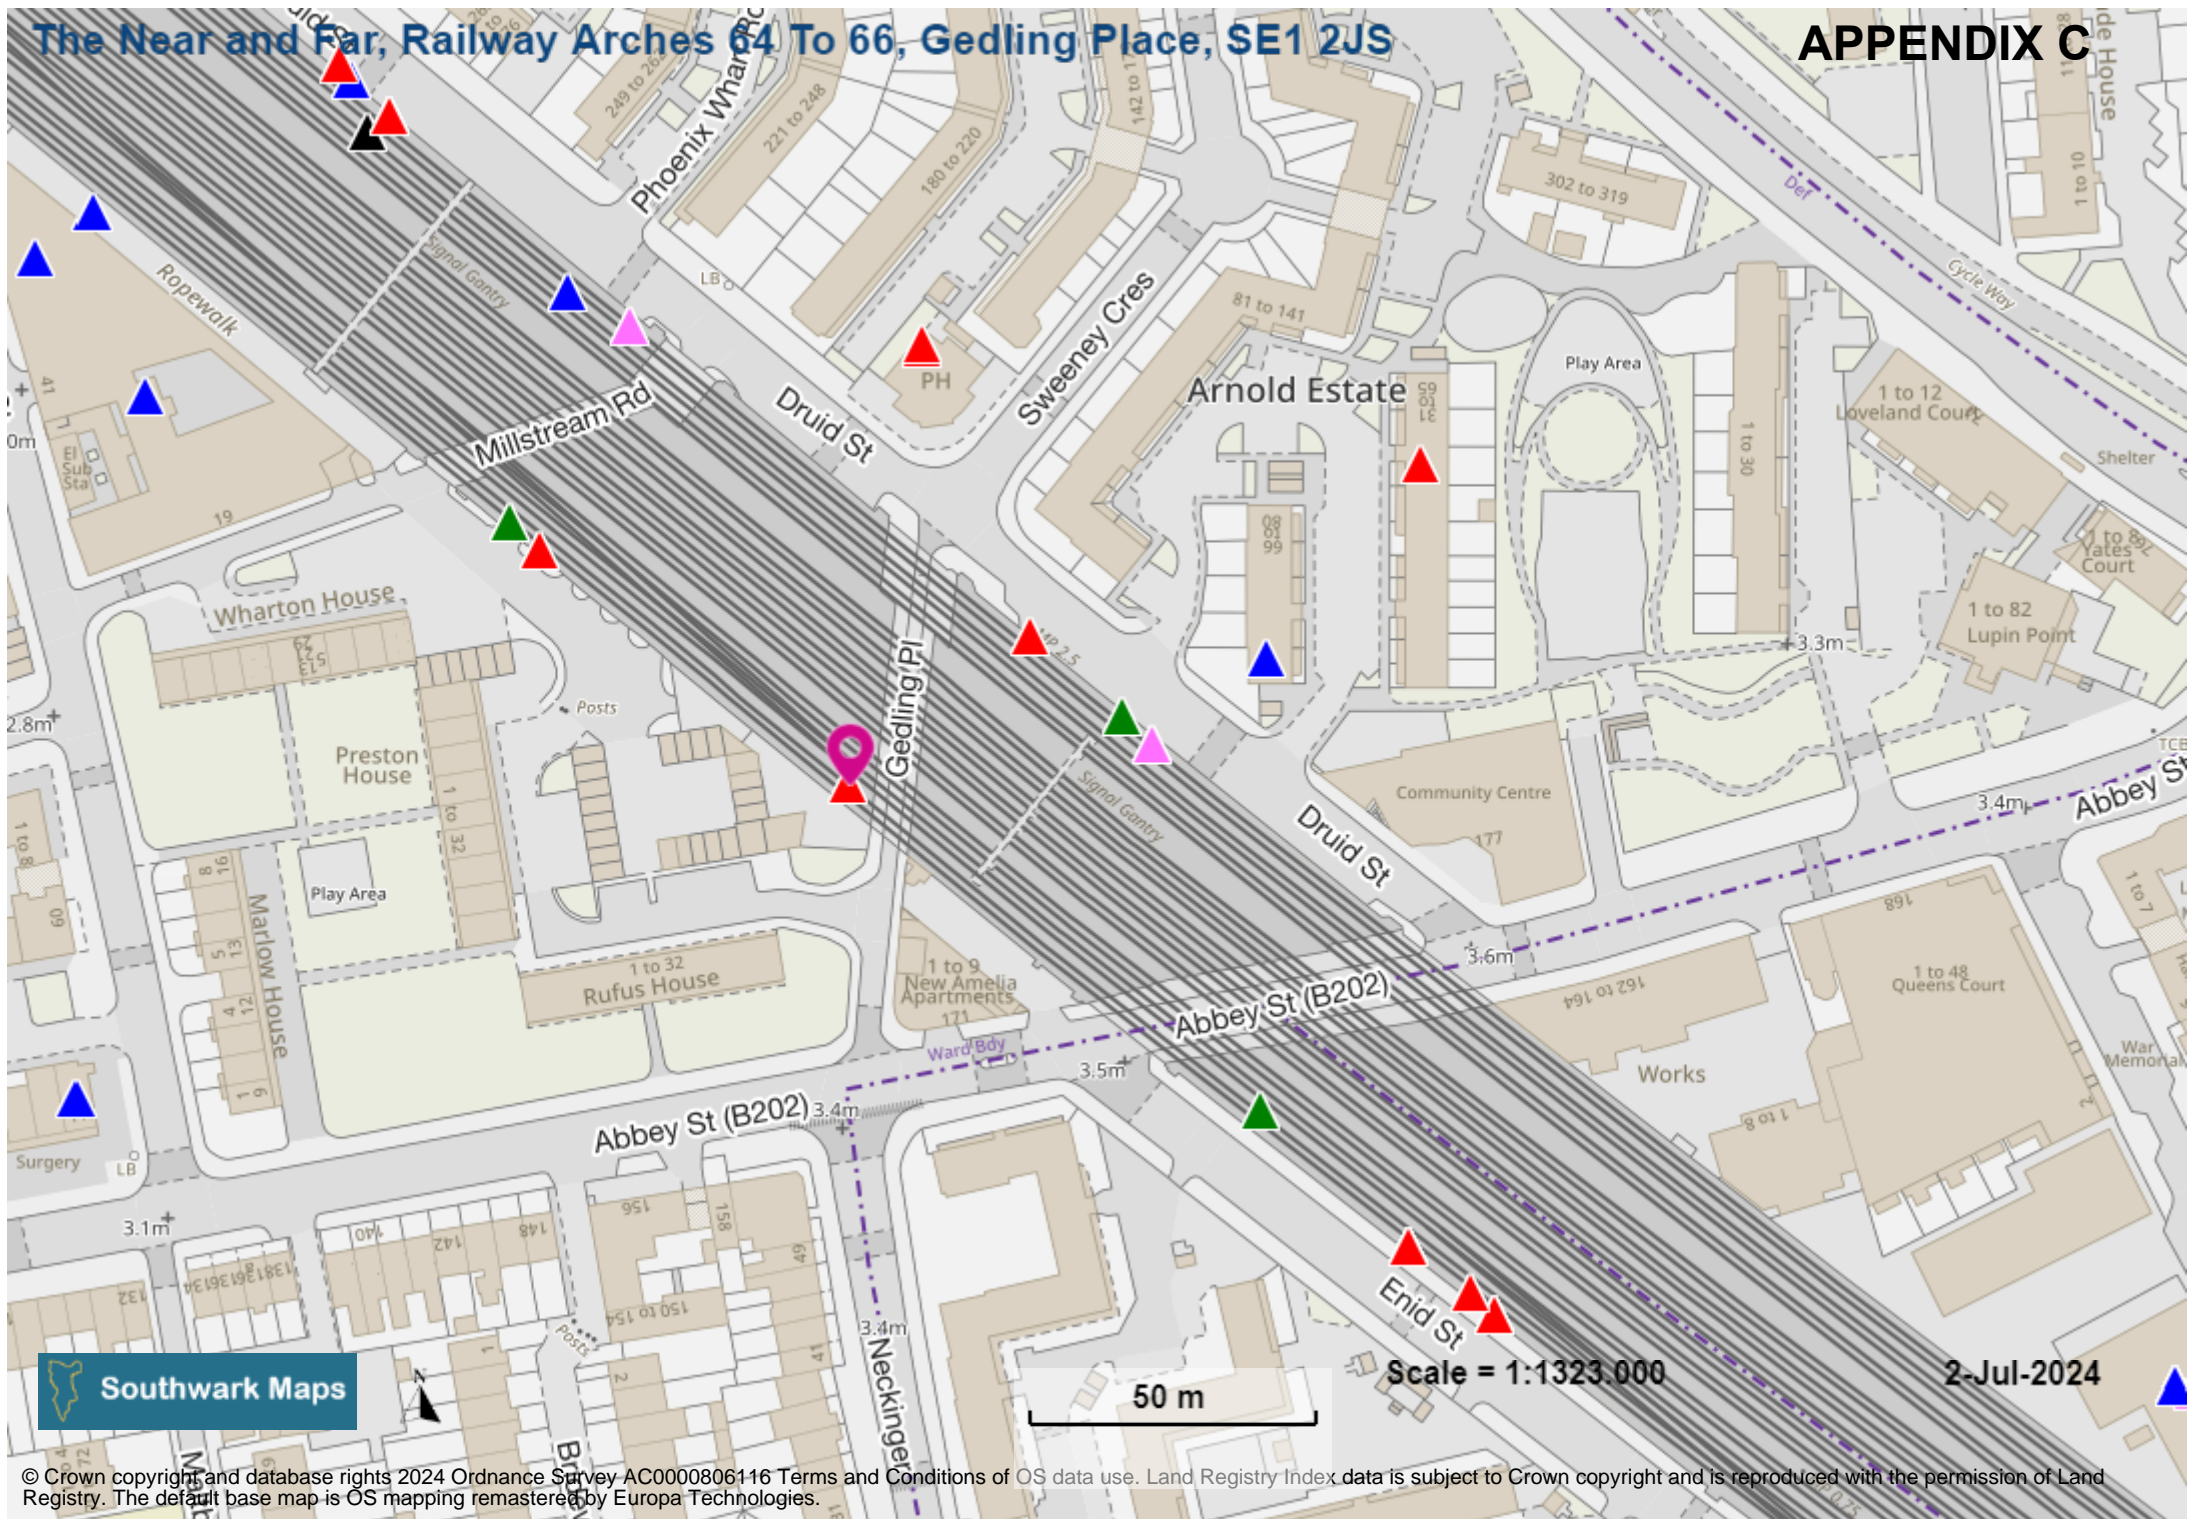

The Near and Far, Railway Arches 64 To 66, Gedling Place, SE1 2JS

APPENDIX C

Southwark Maps

50 m

Scale = 1:1323,000

2-Jul-2024